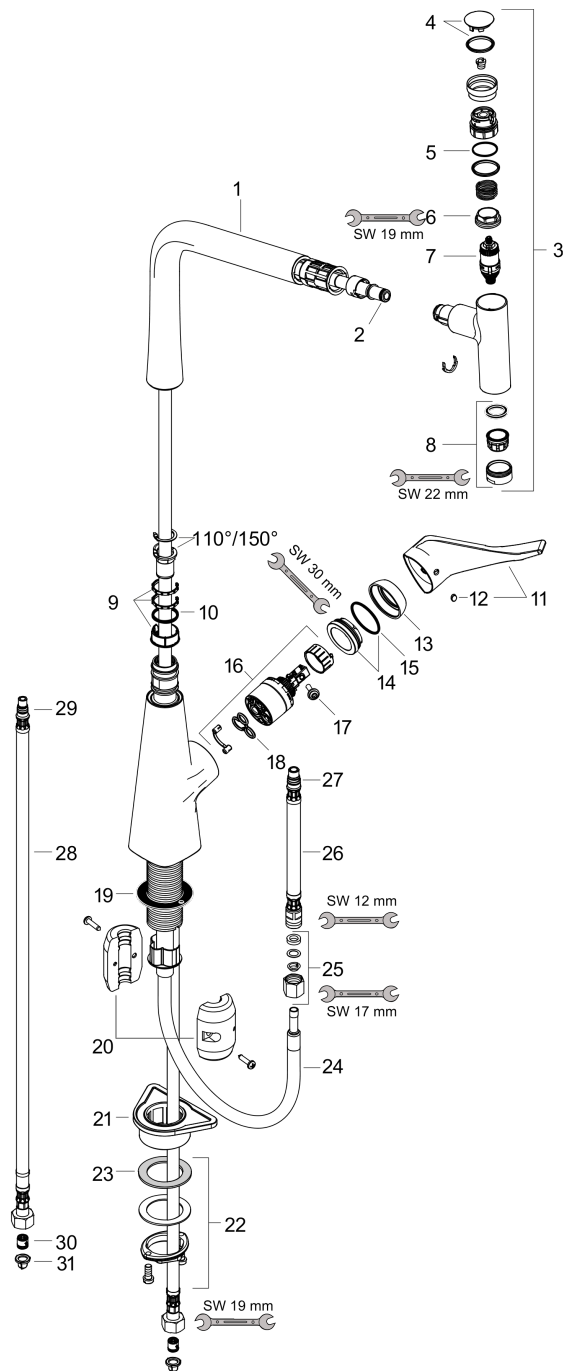

Metris Select M71

Single lever kitchen mixer 320, pull-out spout, 1jet

Surfaces: **Chrome** Article Number: **14884000**

Description

product features

- ComfortZone 320
- swivel range adjustable in 2 steps to 110° or 150°
- laminar spray
- Select button for a comfortable start/stop of the water flow
- MagFit magnetic shower support
- connection dimension: DN15
- maximum flow rate at 3 bar: 8 l/min
- ceramic cartridge
- connection type: G 3/8 connections
- temperature limitation adjustable
- integrated non-return valve
- suitable for continuous flow water heaters
- significantly reduced splashing by soft start of the water flow

Exploded Drawing

Year of production: >05/19

Metris Select M71

Single lever kitchen mixer 320, pull-out spout, 1jet

Surfaces: **Chrome** Article Number: **14884000**

Spare part list

Year of production: >05/19

Pos.	Description	Article Number	Price	PU
1	spout cpl.	92736000	-	1
2	O-ring 8x2	98112000	-	1
3	handspray	92737000	-	1
4	cover	92566000	-	1
5	O-Ring 14x1,5	98201000	-	1
6	nut	92567000	-	1
7	shut off unit	98463000	-	1
8	aerator laminar M24x1 (15 l/min)	92517000	-	1
9	set of lever collars	98365000	-	1
10	O-ring 21x2,5	98211000	-	1
11	handle	98455000	-	1
12	screw cover	96338000	-	1
13	flange	95498000	-	1
14	nut	97209000	-	1
15	O-Ring 32x2	98193000	-	1
16	cartridge, assy	92730000	-	1
17	locking screw for handle	95140000	-	1
18	seal	95008000	-	1
19	seal	92582000	-	1
20	weight	92500000	-	1
21	support	97523000	-	1
22	fixing set (Ø 34)	95049000	-	1
23	lever collar	97548000	-	1
24	hose 1,50 m	92569000	-	1
25	squeezing connection	96099000	-	1
26	connection hose 600 mm M10x1	92568000	-	1
27	O-ring 8x1,75	97827000	-	1
28	connection hose 900 mm M8x0,75 G3/8	95372000	-	1
29	O-ring 7x1,5	98422000	-	1
30	non return valve DW 10	96456000	-	1
31	filter packing	95291000	-	1