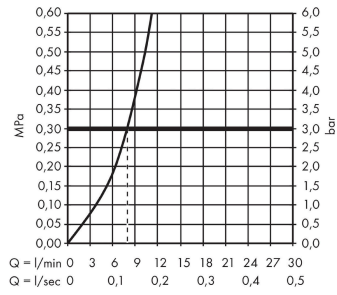

Technology

Product image

Scale drawing

Metris Select M71

Single lever kitchen mixer 320, pull-out spout, 1jet

Surfaces: **Chrome** Article Number: **14884000**

Flowchart

Metris Select M71
Single lever kitchen mixer 320, pull-out spout, 1jet
 Surfaces: **Chrome** Article Number: **14884000**