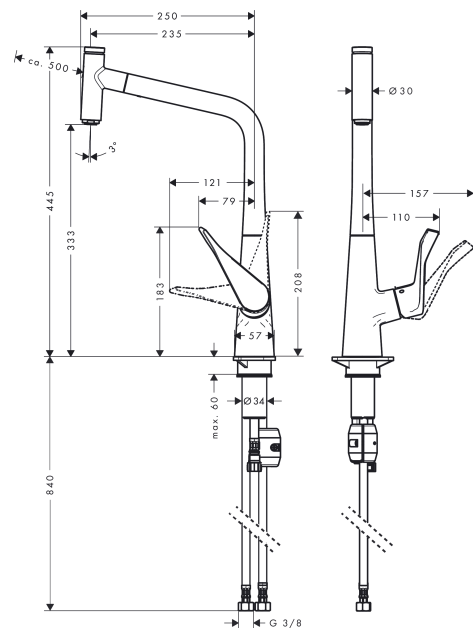

Scale drawing